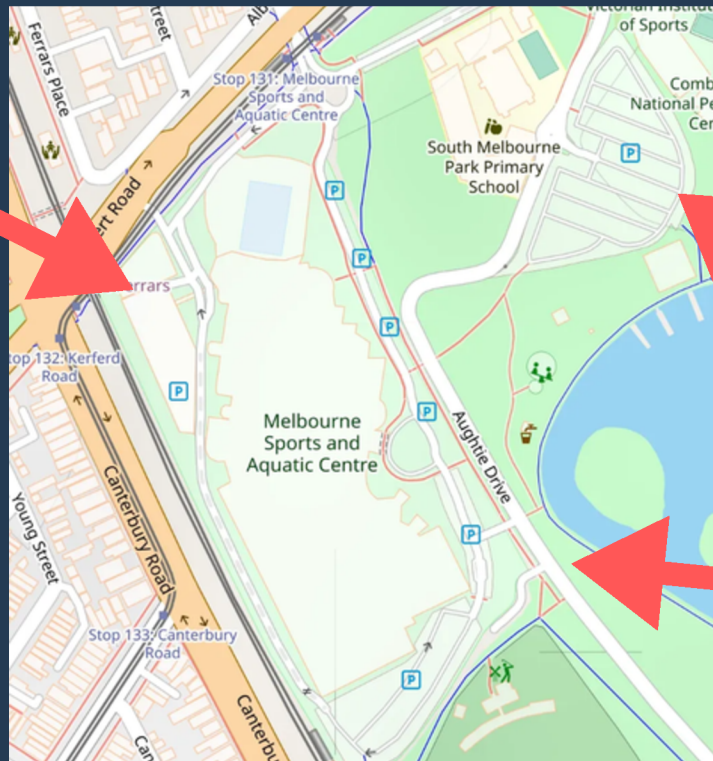

Parking may be available at the South Melbourne Park Primary School as well as along Aughtie Drive with a short walk.

These are paid parking via the [EasyPark](#) app.

PARKING AT: SCHOOL SPORT AUSTRALIA GAMES