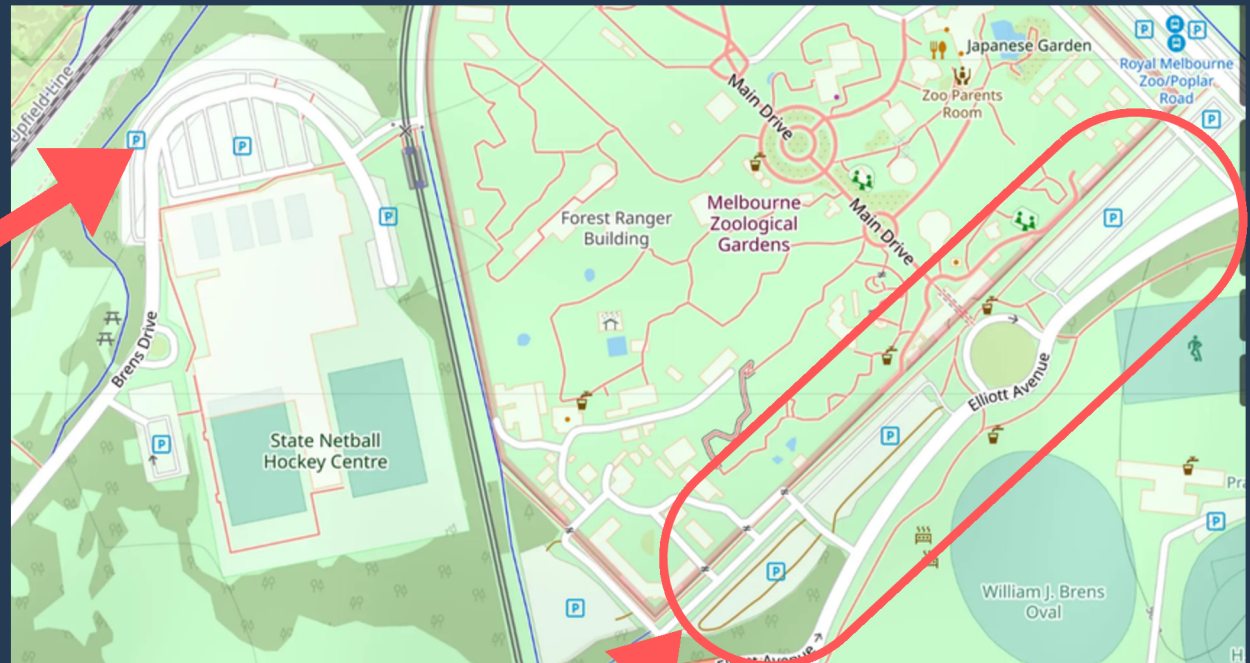

Parking may be available at the South Melbourne Park Primary School as well as along Aughtie Drive with a short walk.

These are paid parking via the [EasyPark](#) app.

PARKING AT: SCHOOL SPORT AUSTRALIA GAMES

STATE NETBALL AND HOCKEY CENTRE

Offering multiple locations both on and off site

Monday - Sunday

- Free Parking (550 spots)

Features:

- Disabled spaces
- No height restrictions

Parking may be available at the Melbourne Zoo with a short walk. This is paid parking via the [EasyPark](#) app.